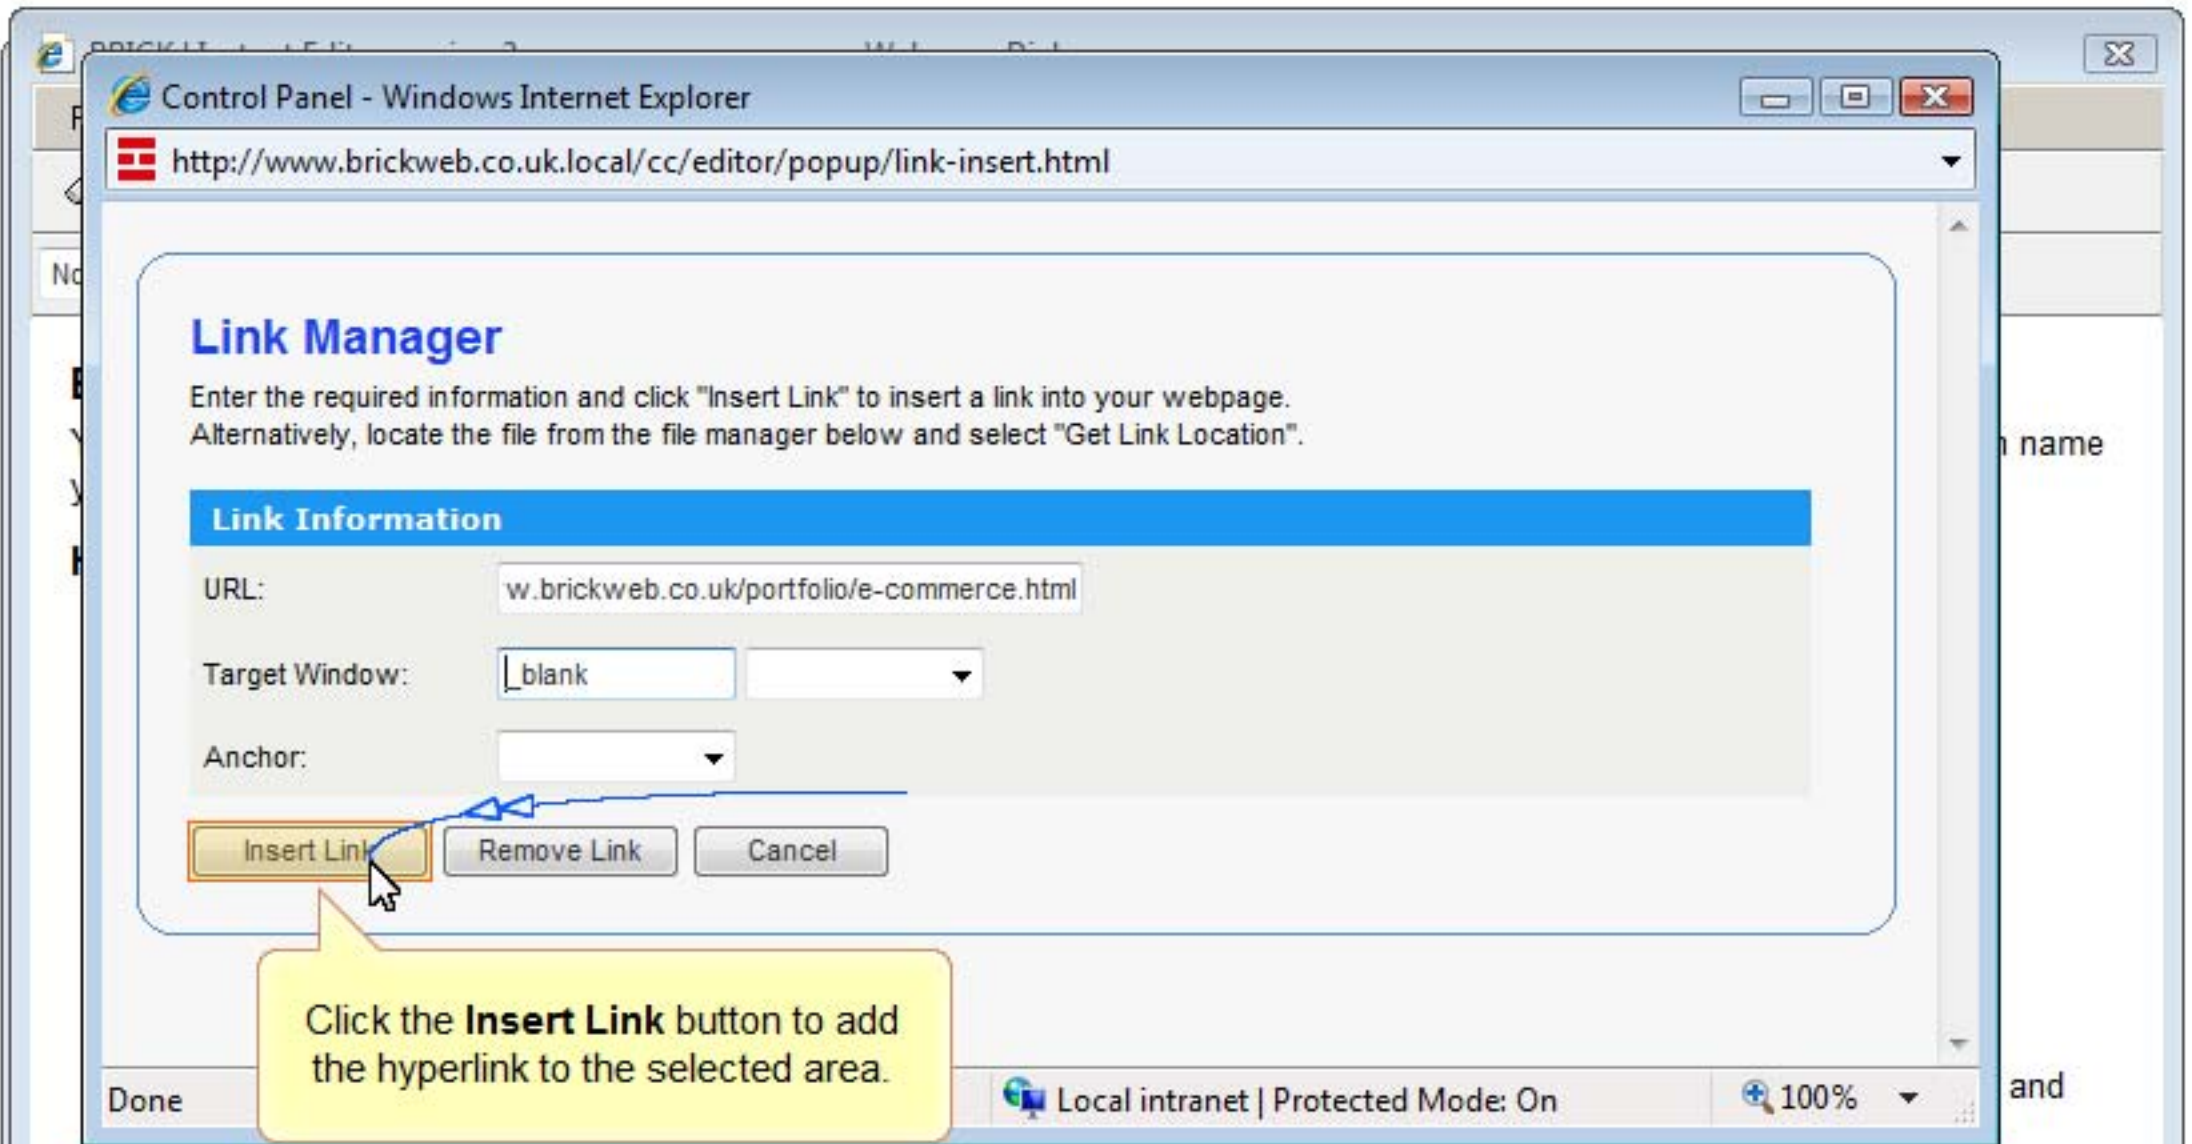

Here are some examples