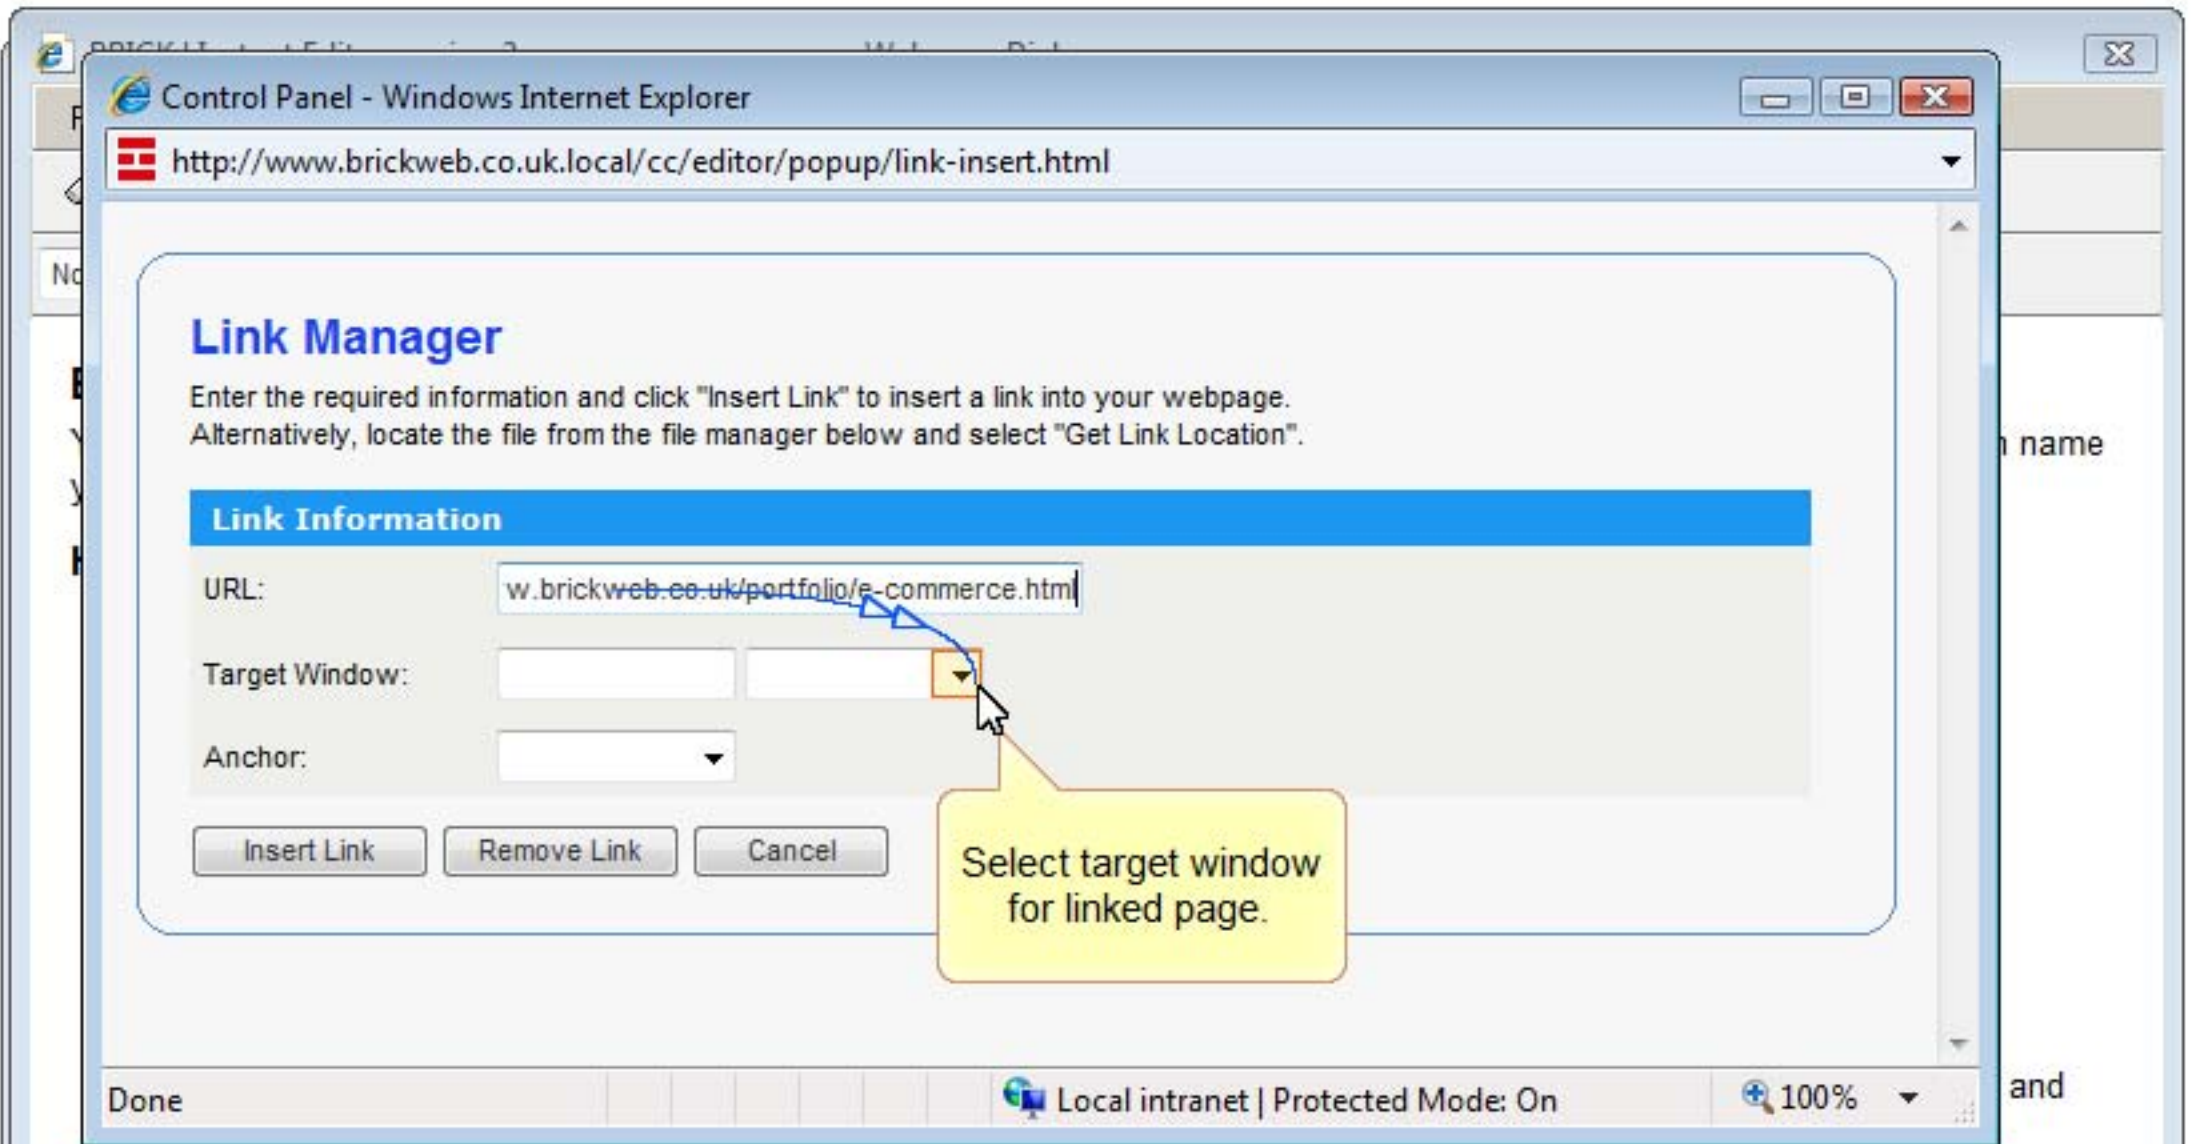

## Link Manager

Enter the required information and click "Insert Link" to insert a link into your webpage. Alternatively, locate the file from the file manager below and select "Get Link Location".

### Link Information

URL:

Target Window:

Anchor:

Enter the URL (Web address) here.

Done Local intranet | Protected Mode: On 100%

Here are some examples

Here are some examples