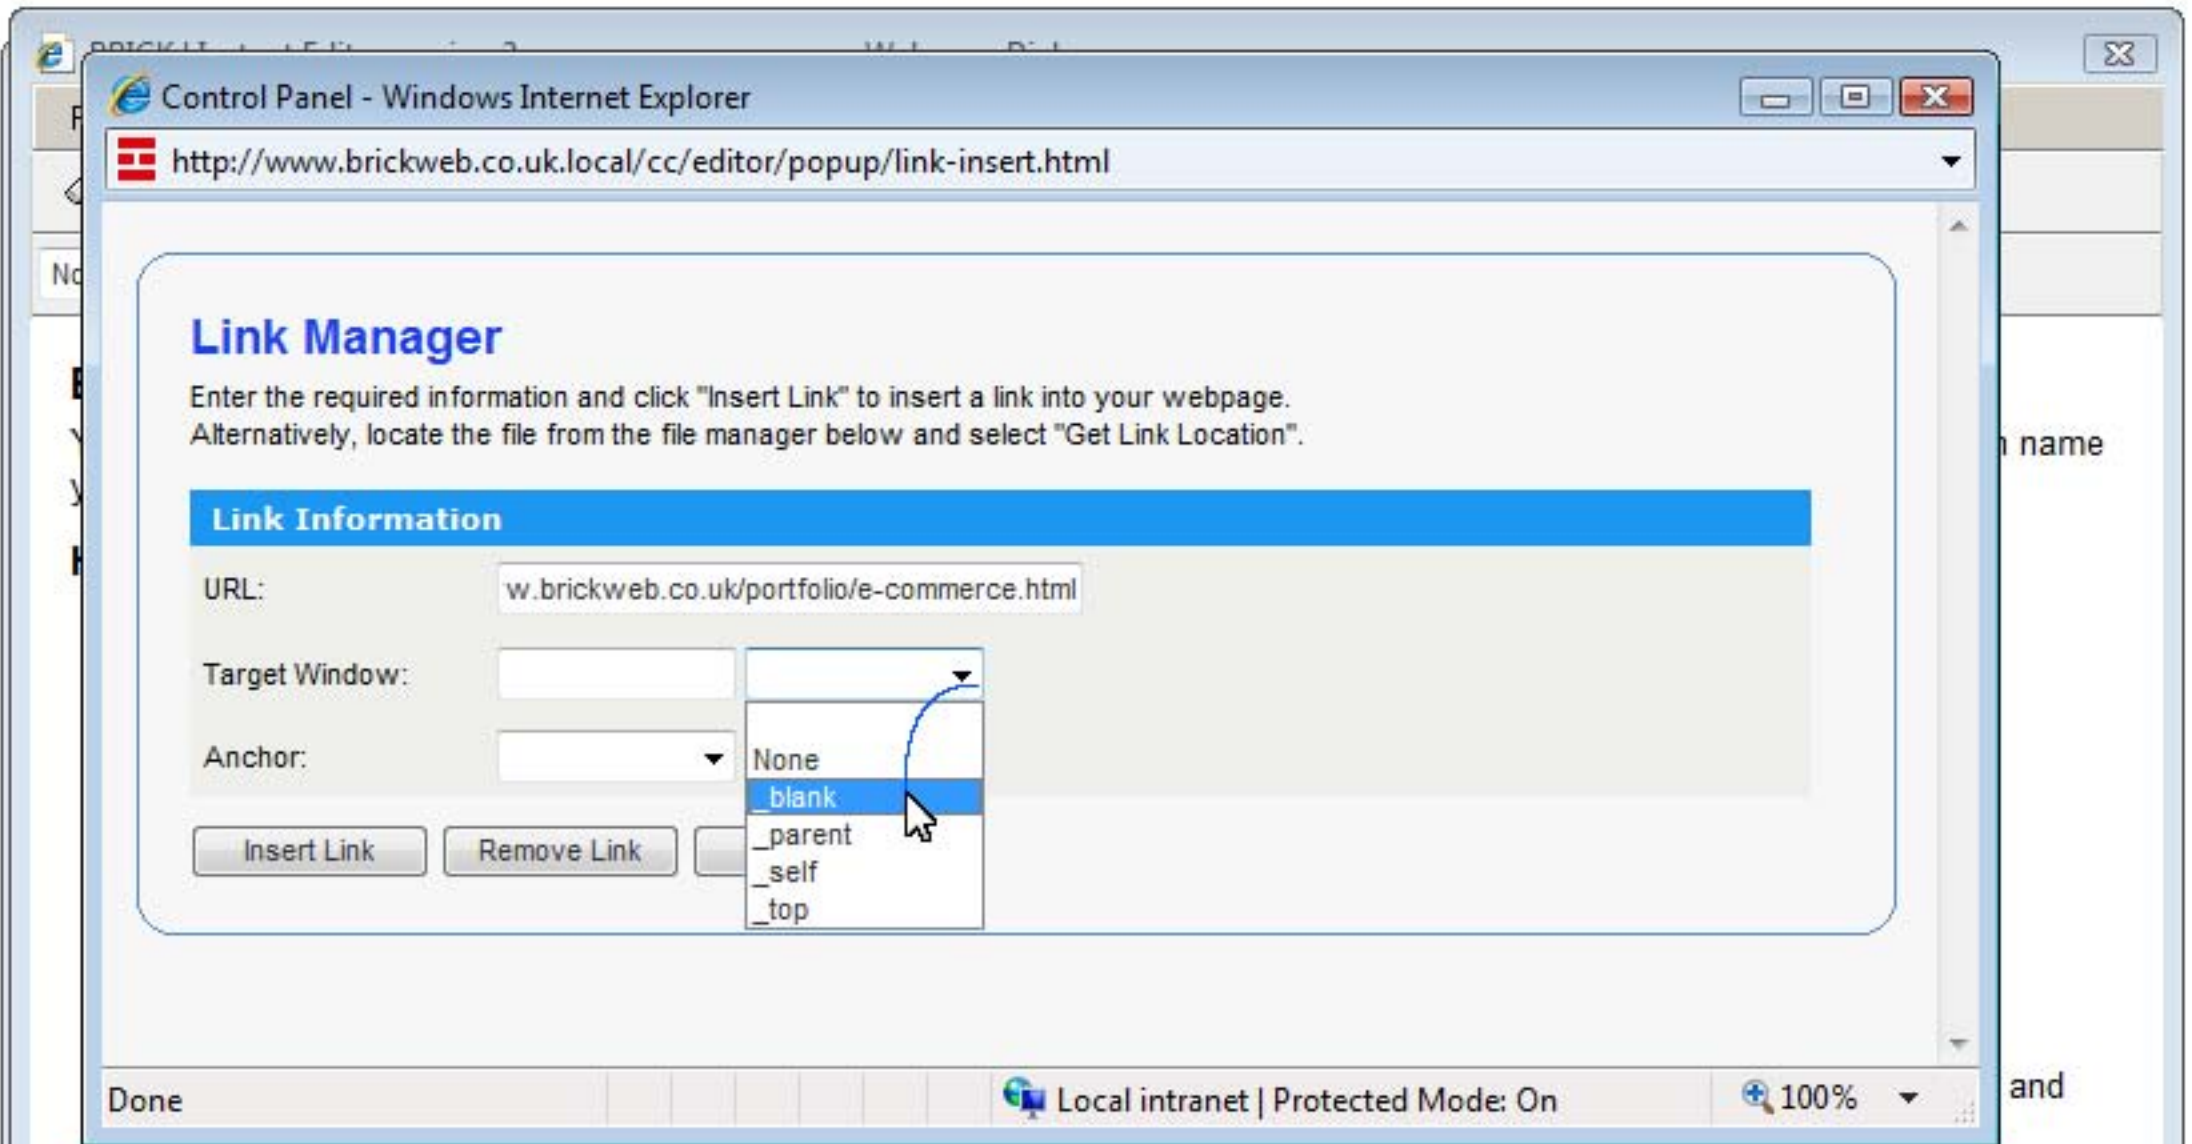

### Link Information

URL:

Target Window:

Anchor:

Enter the URL (Web address) here.

Done Local intranet | Protected Mode: On 100%

Here are some examples

Here are some examples