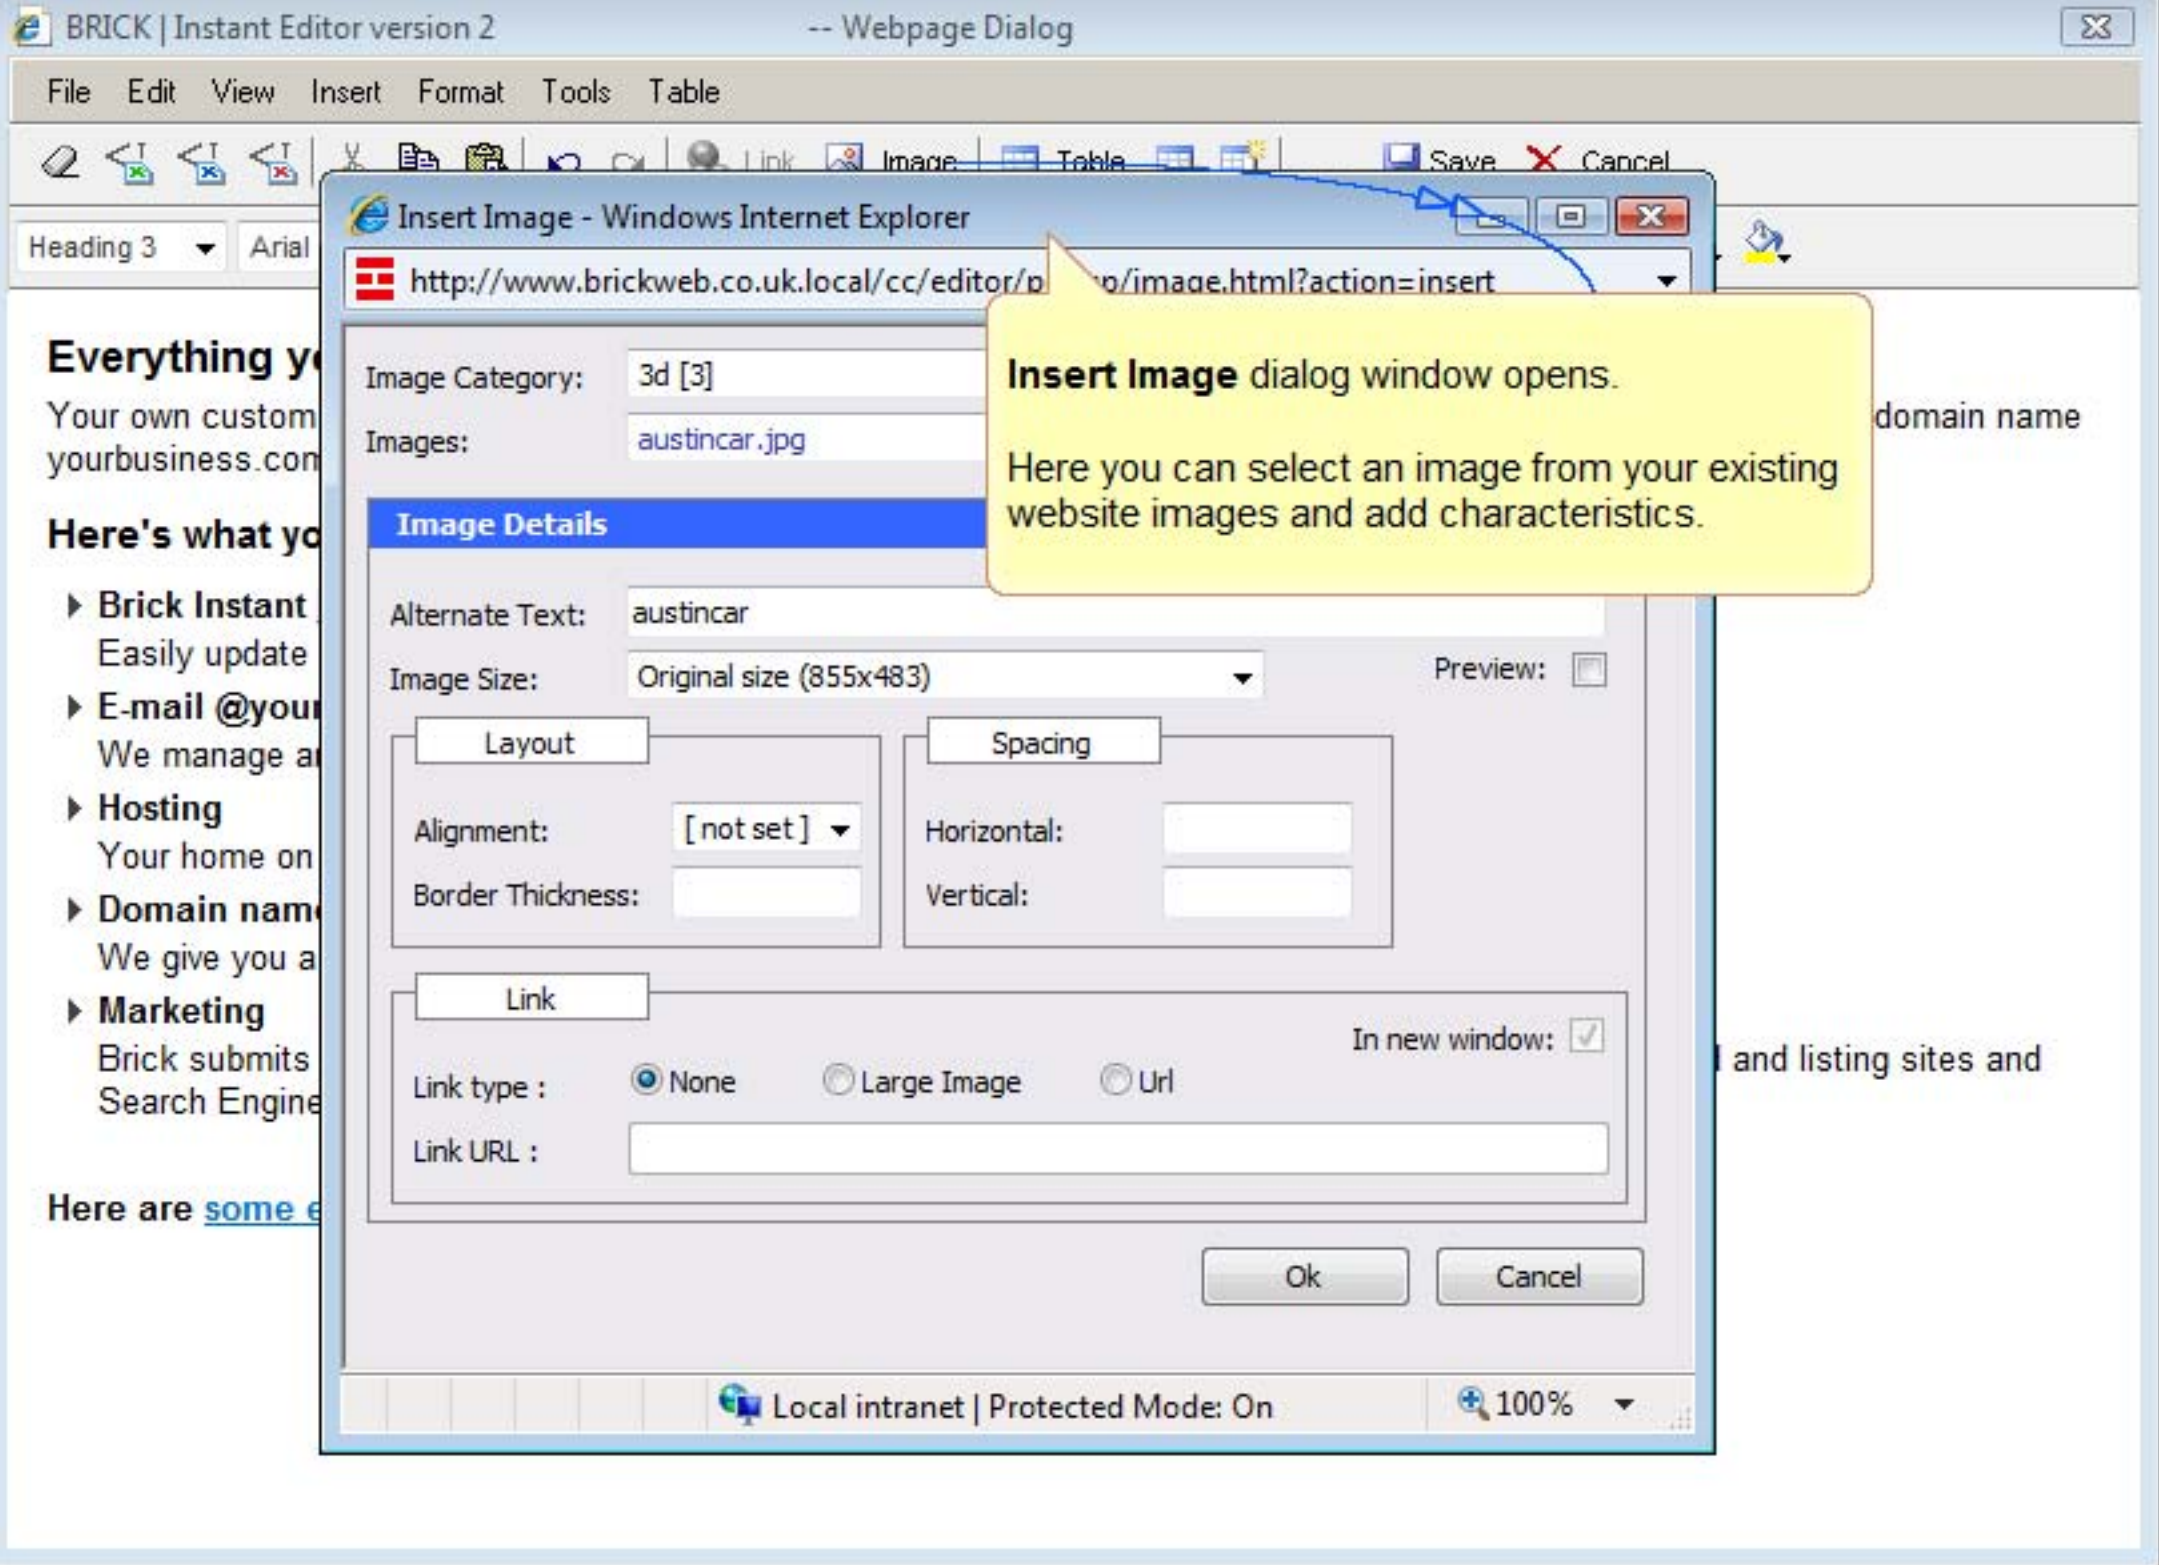

Insert Image dialog window opens.
Here you can select an image from your existing website images and add characteristics.

domain name

and listing sites and